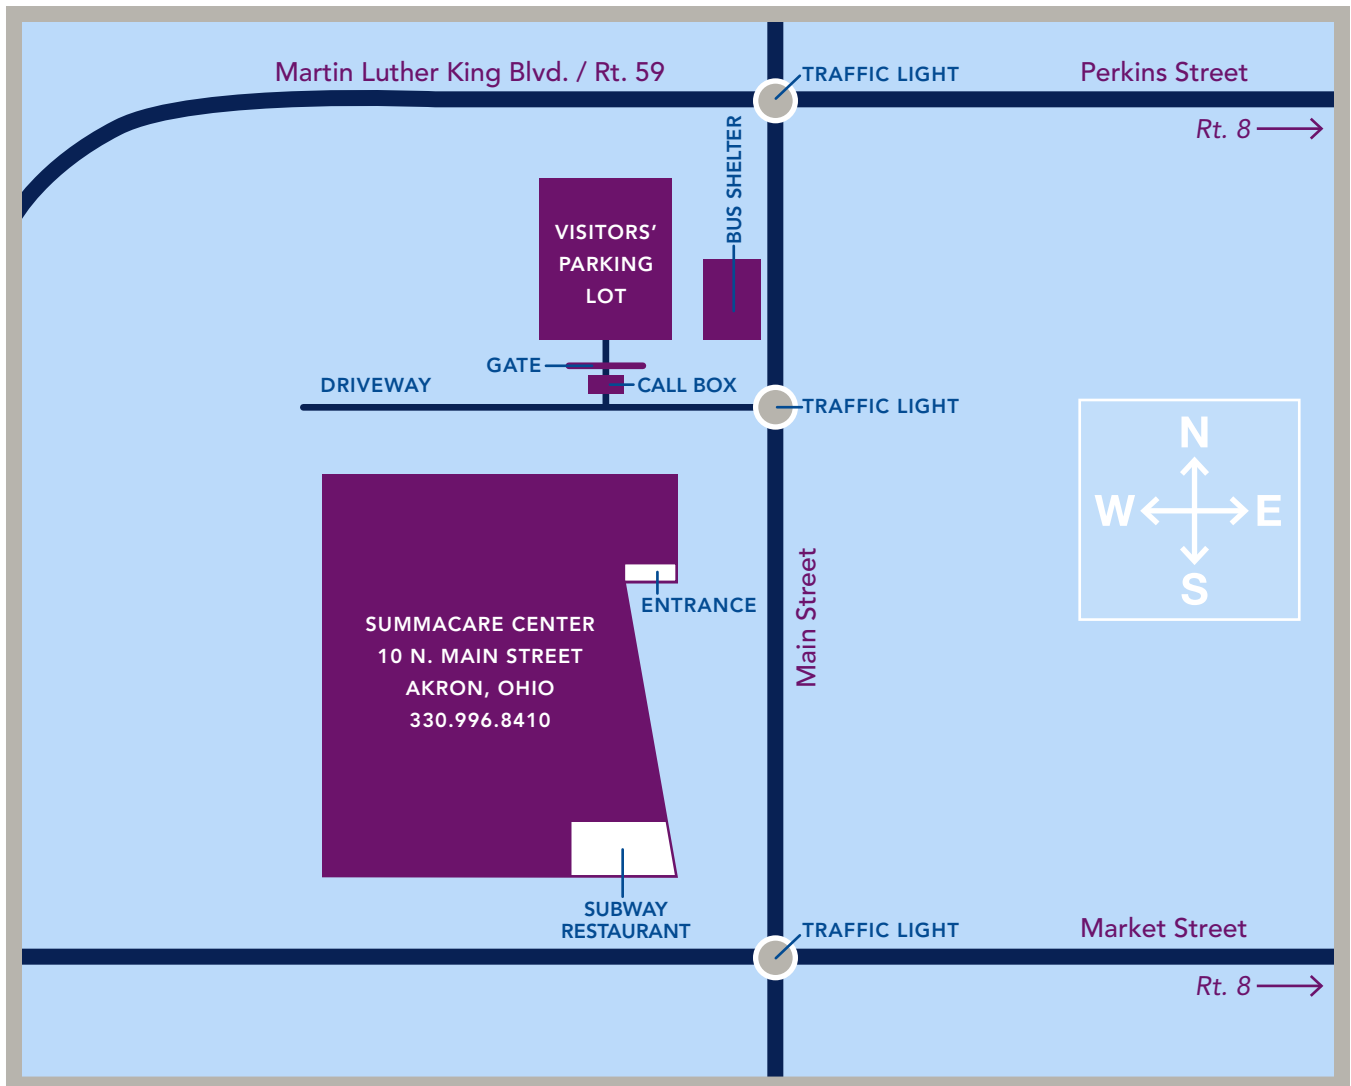

DIRECTIONS FOR SUMMACARE BUILDING VISITORS

The entrance to the visitors' lot is from Main Street. Make an immediate right when you enter the drive. Use the call box at the visitors' parking lot gate to identify yourself and the person you are coming to see. The security guard will raise the gate to the lot.

The receptionist's desk is immediately inside the visitors' entrance doors on Main Street. The receptionist will ask you to sign in.